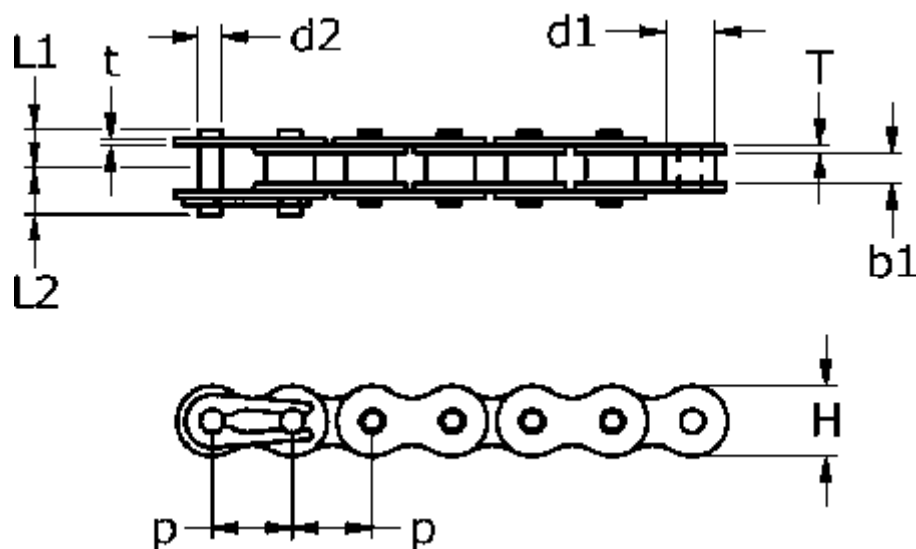

Article number: 613100019
 Description: Tsubaki 48 B-1 Simplex rollerchain
 Standard GT4 Winner
 Note: 48 B-1

Measures

b1	= 45.72
Breaking power	= 560kN
d1	= 48.26
d2	= 29.23
H	= 63.8
L1	= 49.3
L2	= 58.8
P	= 76.2

T = 12.1
t = 10